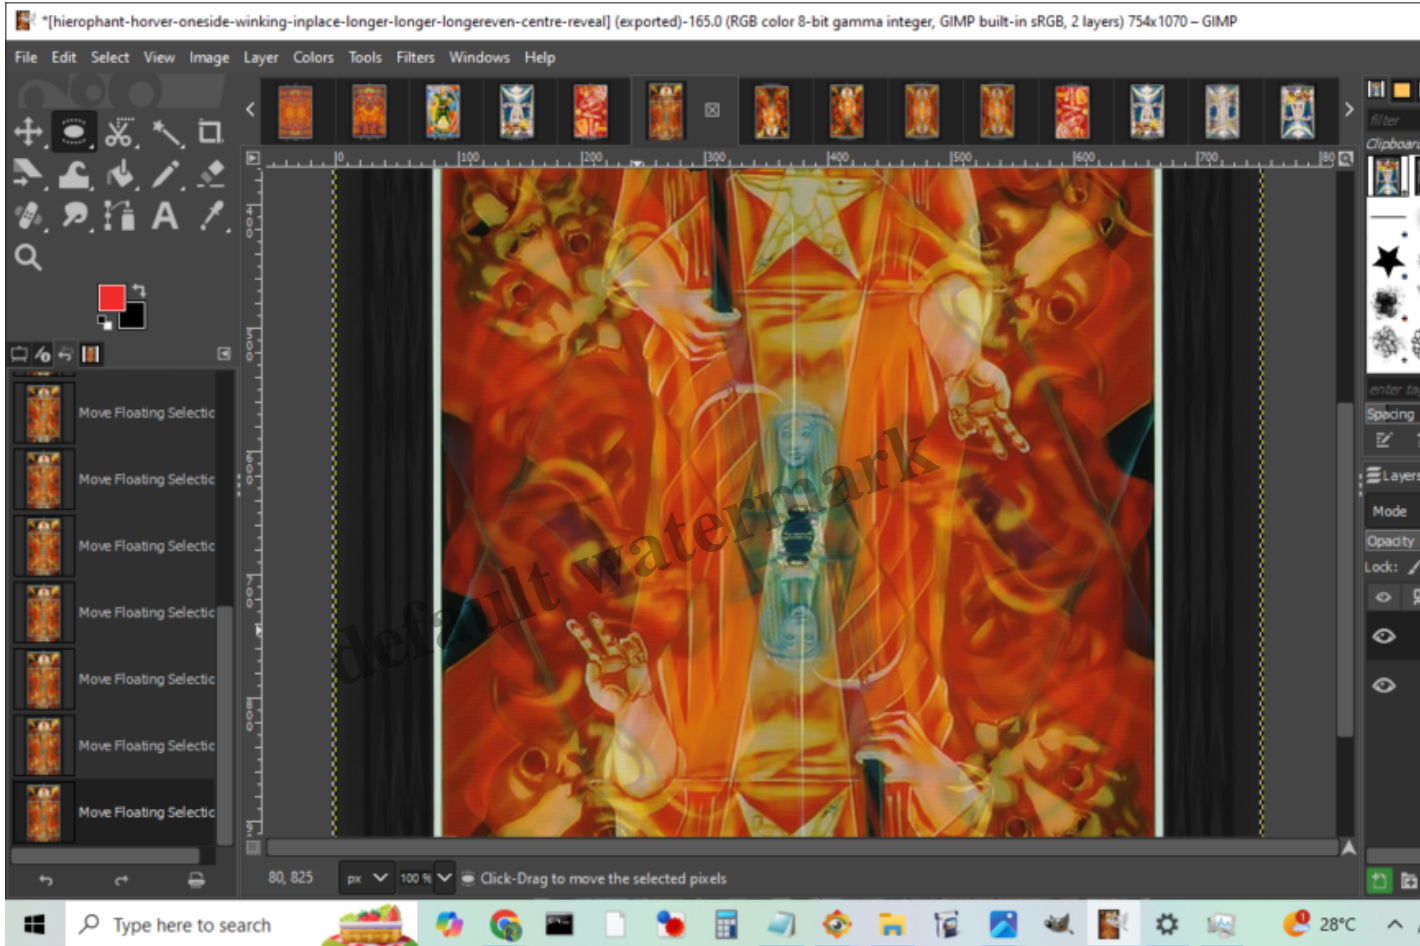

snow capped mountains join the rock and the opera as the centre of the urn with the opera on top rock on bottom. HES. hydroelectric

more to come

The Urn – The Chalice – The Cup – The Grail. Book of Thoth Aleister Crowley Hierophant Atu Arch 5
Mirror Of Thoth Margaretruth Swan.